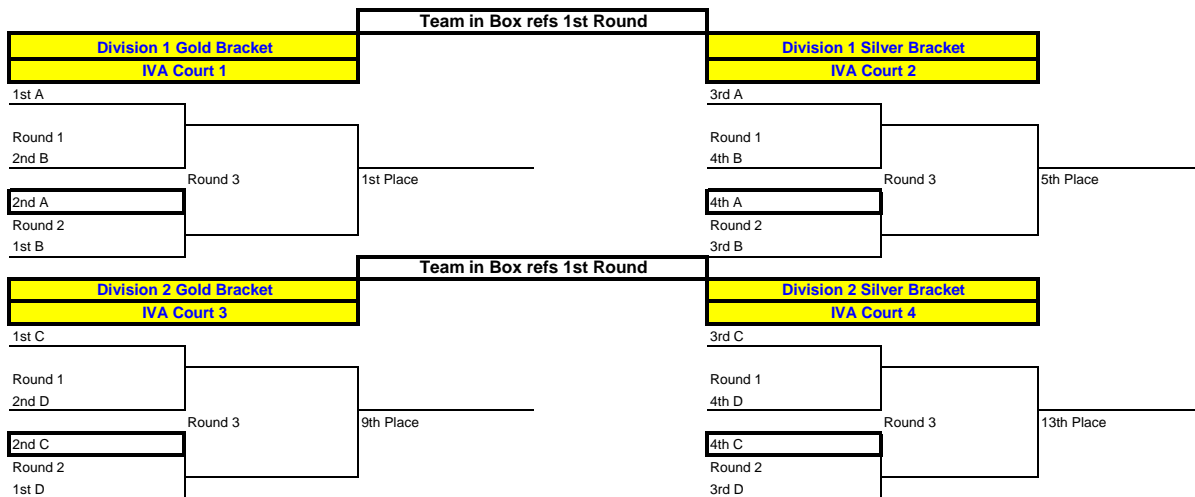

Division 4 Park City High School	
Ct. 3 - Sat. 9am <b>Pool G</b> Summit 16-1 Sportsplex 15 Rage 16 Brooke Boise River 15-1	Ct. 4 - Sat. 9am <b>Pool H</b> Club Union 15 Club Utah 16 Gray Split Mountain Smack 16 Club Utah 16 Royal

**Order of Pool Play**

**3 team pool**

- 1 vs. 3 - 2 refs
- 2 vs. 3 - 1 refs
- 1 vs. 2 - 3 refs

Division 5 IVA	
Ct. 5 - Sat. 9am <b>Pool I</b> Club Digzz Power 15 Club Utah 15 Gray Utah Ice 15 Black	Ct. 6 - Sat. 9am <b>Pool J</b> Club V 16 White Utah Ice 15 Silver Club Utah 16 White

\*Cross Pool Matches following D5 Pool Play  
\*Matches listed below in Division 5 Section

IVA - 2595 West Custer Rd, Salt Lake City, UT 84104  
Park City High School - 1750 Kearns Blvd, Park City, UT 84060

**Division 5 Cross Bracket Matches**  
IVA

**Division 5 Gold Pool**  
IVA