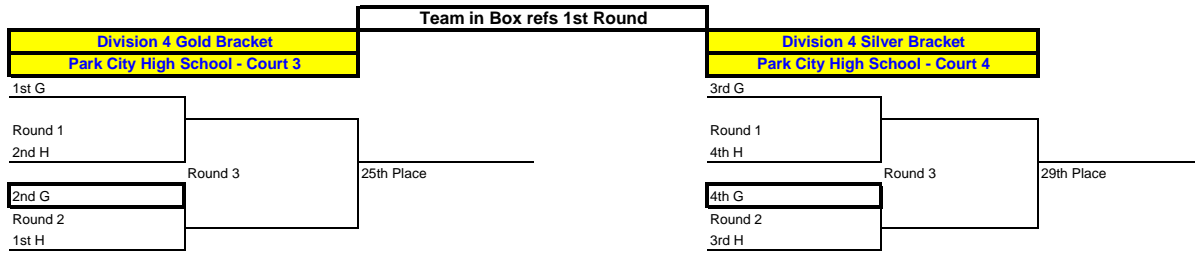

Division 5 Cross Bracket Matches
IVA

Division 5 Gold Pool
IVA