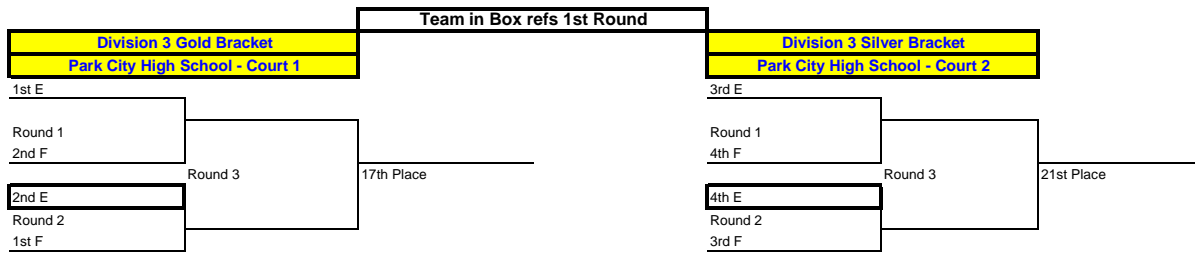

Division 5 Cross Bracket Matches
IVA

Division 5 Gold Pool
IVA