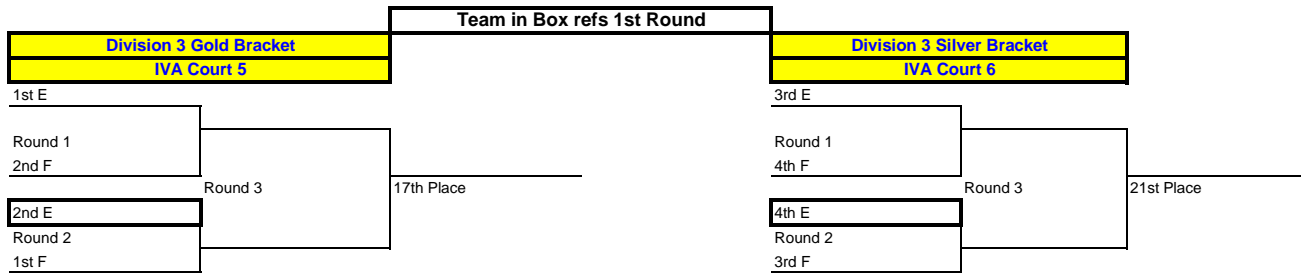

Division 3	
IVA	
Ct. 5 - Sat. 9am	Ct. 6 - Sat. 9am
Pool E	Pool F
Club V 15 Black	Xtreme 16 Black
High Country 16 Whitney	Club Utah 15 Black
Split Mtn. Smack 15	Thunder 16 Flash
Split Mtn. Smack 16	Club Union 15

Division 4	
IVA	
Ct. 7 - Sat. 9am	Ct. 8 - Sat. 9am
Pool G	Pool H
Summit 15-1	Rage 15 Amanda
Summit 16-1	Rage 16 Brooke
Club Utah 16 Gray	Sportsplex 15
Club Utah 16 White	Utah Ice 15 Silver

Order of Pool Play

3 team pool

- 1 vs. 3 - 2 refs
- 2 vs. 3 - 1 refs
- 1 vs. 2 - 3 refs

Division 5	
The Gym	
Ct. 3 North - Sat. 9am	Ct. 3 South - Sat. 9am
Pool I	Pool J
Club Utah 16 Royal	Boise River 15-1
Club Utah 15 Gray	Club Digzz Power 15
Club V 16 White	Utah Ice 15 Black

*Cross Pool Matches following D5 Pool Play

*Matches listed below in Division 5 Section

IVA - 2595 West Custer Rd, Salt Lake City, UT 84104
The Gym - 2805 South 2025 West, West Haven, UT 84401

Division 5 Cross Bracket Matches
The Gym