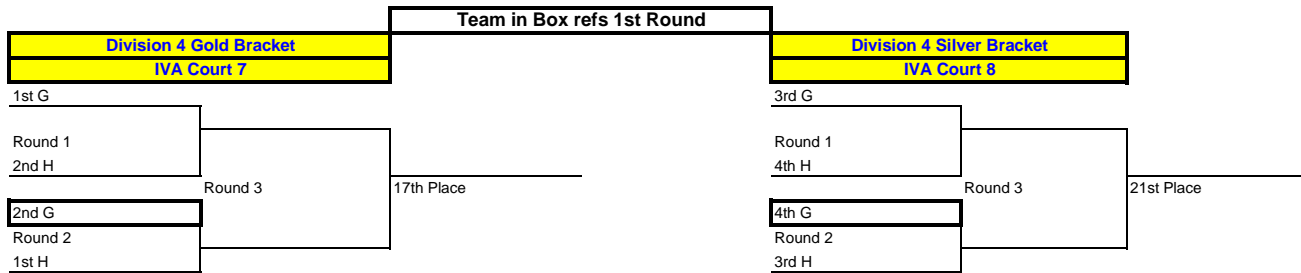

Division 3	
IVA	
Ct. 5 - Sat. 9am	Ct. 6 - Sat. 9am
Pool E	Pool F
Club V 15 Black	Xtreme 16 Black
High Country 16 Whitney	Club Utah 15 Black
Split Mtn. Smack 15	Thunder 16 Flash
Split Mtn. Smack 16	Club Union 15

Division 4	
IVA	
Ct. 7 - Sat. 9am	Ct. 8 - Sat. 9am
Pool G	Pool H
Summit 15-1	Rage 15 Amanda
Summit 16-1	Rage 16 Brooke
Club Utah 16 Gray	Sportsplex 15
Club Utah 16 White	Utah Ice 15 Silver

Order of Pool Play

3 team pool

- 1 vs. 3 - 2 refs
- 2 vs. 3 - 1 refs
- 1 vs. 2 - 3 refs

Division 5	
The Gym	
Ct. 3 North - Sat. 9am	Ct. 3 South - Sat. 9am
Pool I	Pool J
Club Utah 16 Royal	Boise River 15-1
Club Utah 15 Gray	Club Digzz Power 15
Club V 16 White	Utah Ice 15 Black

*Cross Pool Matches following D5 Pool Play

*Matches listed below in Division 5 Section

IVA - 2595 West Custer Rd, Salt Lake City, UT 84104
The Gym - 2805 South 2025 West, West Haven, UT 84401

Division 5 Cross Bracket Matches
The Gym