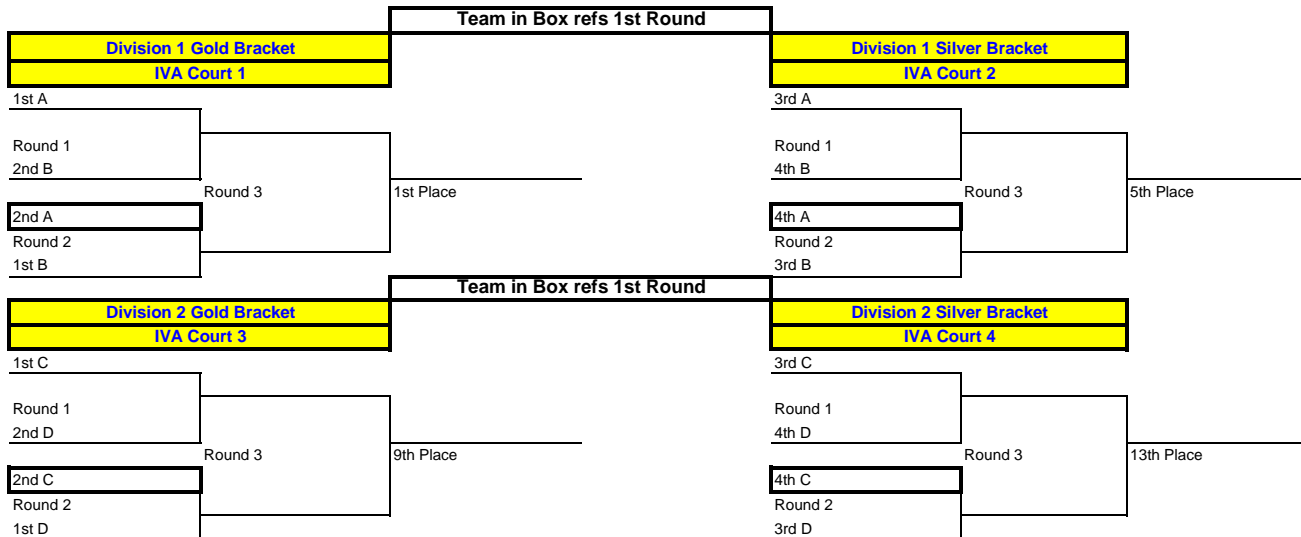

Division 4	
IVA	
Ct. 7 - Sat. 9am	Ct. 8 - Sat. 9am
Pool G	Pool H
Summit 15-1	Rage 15 Amanda
Summit 16-1	Rage 16 Brooke
Club Utah 16 Gray	Sportsplex 15
Club Utah 16 White	Utah Ice 15 Silver

Order of Pool Play

3 team pool

- 1 vs. 3 - 2 refs
- 2 vs. 3 - 1 refs
- 1 vs. 2 - 3 refs

Division 5	
The Gym	
Ct. 3 North - Sat. 9am	Ct. 3 South - Sat. 9am
Pool I	Pool J
Club Utah 16 Royal	Boise River 15-1
Club Utah 15 Gray	Club Digzz Power 15
Club V 16 White	Utah Ice 15 Black

*Cross Pool Matches following D5 Pool Play

*Matches listed below in Division 5 Section

IVA - 2595 West Custer Rd, Salt Lake City, UT 84104
The Gym - 2805 South 2025 West, West Haven, UT 84401

Division 5 Cross Bracket Matches
The Gym